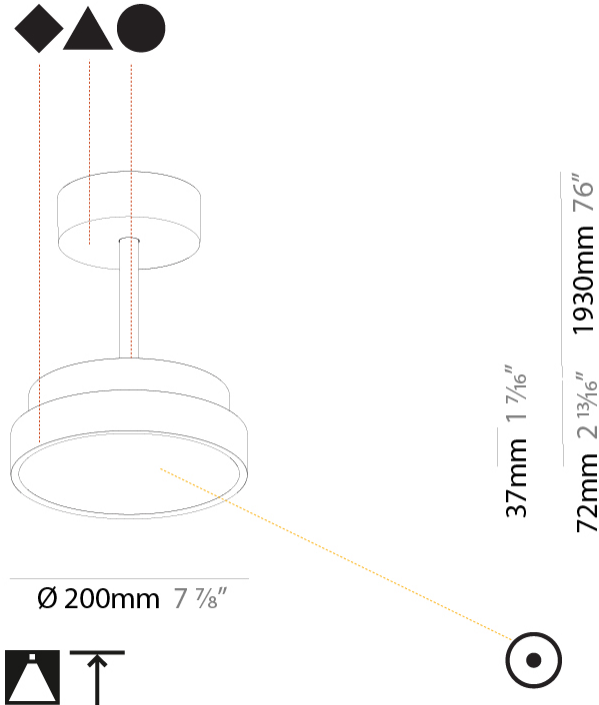

GENERAL

Series: Sign Diva Tube
Subseries: Sign Diva Tube
Partner: Prolicht
Division: Architectural
Installation: Suspension
Product Type: Pendant
Mounting Location: Ceiling
Light Distribution: Direct

PHYSICAL

Shape: Round
Diameter (mm): 200
Diameter (in): 7 7/8
Height (mm): 72
Height (in): 2 13/16
Max. Overall Height (mm): 1972
Max. Overall Height (in): 77 5/8
Weight (kg): 1.648
Weight (lbs): 3.633
Diffuser: PMMA - Opal / Micro-Prism / Sparkling Secret / Vintage Industrial
Fixture Finish: SSR / BKV / CWI / CRY / HAB / UFT / ITA / RUA / FTG / MYG / LOD / PUS / FRO / FUP / KIA / POP / BLS / SPG / MEY / GOH / CHC / COM / ABZ / JAG / OBR / MOS / ROR
Fixture Material: PMMA / Extruded Aluminum / Steel

ELECTRICAL

Lamp Type: LED (Zhaga Standard)
Input Wattage (W): 10
Dimming: Tri-Mode (Non-Dimming and Phase Dimming (120Vac only) and 0-10V Dimming)
Driver Included: Yes
Driver Location: Integrated
Driver Type: Constant Current - Universal
Driver Class: Class 2
Input Voltage (V): 120 - 277
Constant Current (MA): 350

LED

Color Temperature (°K): 2700 / 3000 / 3500 / 4000
Max. Delivered Lumen (lm): 836 / 895 / 903 / 921
Nominal Lumen (lm): 1280 / 1370 / 1382 / 1410
CRI: >90 CRI
Lamp Life (hrs): 50000

OPTICAL

RATINGS AND CERTIFICATIONS

Certified By: Certified for North American Standards
IP rating: IP20