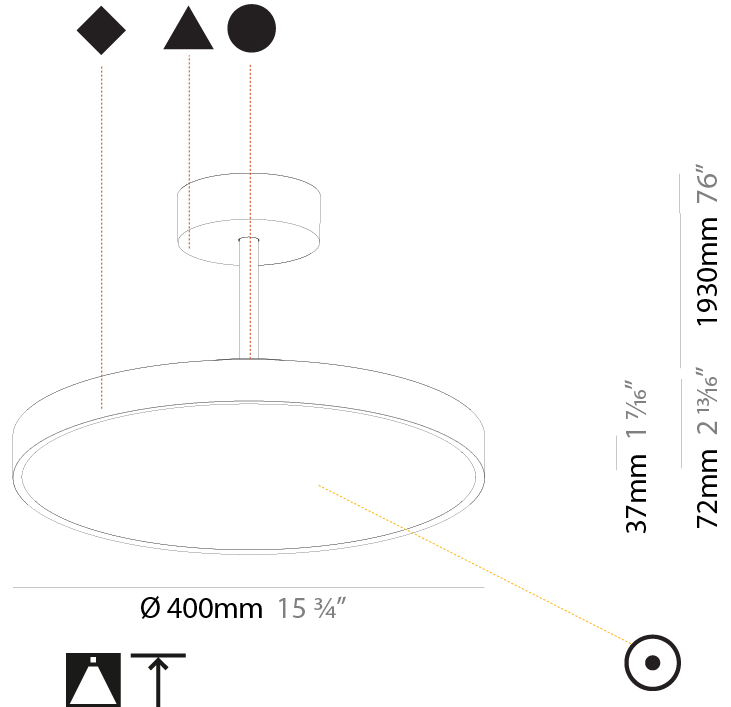

GENERAL

Series: Sign Diva Tube
Subseries: Sign Diva Tube
Partner: Prolicht
Division: Architectural
Installation: Suspension
Product Type: Pendant
Mounting Location: Ceiling
Light Distribution: Direct

PHYSICAL

Shape: Round
Diameter (mm): 400
Diameter (in): 15 3/4
Height (mm): 72
Height (in): 2 13/16
Max. Overall Height (mm): 2002
Max. Overall Height (in): 78 13/16
Weight (kg): 2.888
Weight (lbs): 6.366
Diffuser: PMMA - Opal / Micro-Prism / Sparkling Secret / Vintage Industrial
Fixture Finish: SSR / BKV / CWI / CRY / HAB / UFT / ITA / RUA / FTG / MYG / LOD / PUS / FRO / FUP / KIA / POP / BLS / SPG / MEY / GOH / CHC / COM / ABZ / JAG / OBR / MOS / ROR
Fixture Material: PMMA / Extruded Aluminum / Steel

ELECTRICAL

Lamp Type: LED (Zhaga Standard)
Input Wattage (W): 17
Total Output Wattage (W): 16
Dimming: Tri-Mode (Non-Dimming and Phase Dimming (120Vac only) and 0-10V Dimming)
Driver Included: Yes
Driver Location: Integrated
Driver Type: Constant Current - Universal
Driver Class: Class 2
Input Voltage (V): 120 - 277
Constant Current (mA): 500

LED

Color Temperature (*K): 2700 / 3000 / 3500 / 4000
Max. Delivered Lumen (lm): 1807 / 1943 / 1951 / 1991
Nominal Lumen (lm): 2250 / 2450 / 2430 / 2480
CRI: >90 CRI
Lamp Life (hrs): 50000

OPTICAL

RATINGS AND CERTIFICATIONS

Certified By: Certified for North American Standards
IP rating: IP20

A