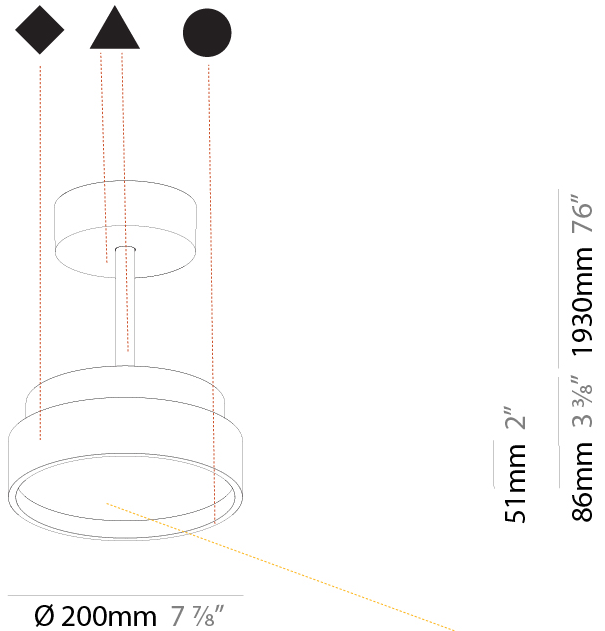

GENERAL

Series: Sign Diva Tube
Subseries: Sign Diva Tube Korona
Partner: Prolicht
Division: Architectural
Installation: Suspension
Product Type: Pendant
Mounting Location: Ceiling
Light Distribution: Direct

PHYSICAL

Shape: Round
Diameter (mm): 200
Diameter (in): 7 7/8
Height (mm): 86
Height (in): 3 3/8
Max. Overall Height (mm): 2016
Max. Overall Height (in): 79 3/8
Weight (kg): 1.789
Weight (lbs): 3.944
Diffuser: PMMA - Opal / Micro-Prism / Sparkling Secret / Vintage Industrial
Fixture Finish: SSR / BKV / CWI / CRY / HAB / UFT / ITA / RUA / FTG / MYG / LOD / PUS / FRO / FUP / KIA / POP / BLS / SPG / MEY / GOH / CHC / COM / ABZ / JAG / OBR / MOS / ROR
Fixture Material: PMMA / Extruded Aluminum / Steel

ELECTRICAL

Lamp Type: LED (Zhaga Standard)
Input Wattage (W): 10
Dimming: Tri-Mode (Non-Dimming and Phase Dimming (120Vac only) and 0-10V Dimming)
Driver Included: Yes
Driver Location: Integrated
Driver Type: Constant Current - Universal
Driver Class: Class 2
Input Voltage (V): 120 - 277
Constant Current (MA): 350

LED

Color Temperature (°K): 2700 / 3000 / 3500 / 4000
Max. Delivered Lumen (lm): 836 / 895 / 903 / 921
Nominal Lumen (lm): 1280 / 1370 / 1382 / 1410
CRI: >90 CRI
Lamp Life (hrs): 50000

OPTICAL

RATINGS AND CERTIFICATIONS

Certified By: Certified for North American Standards
IP rating: IP20